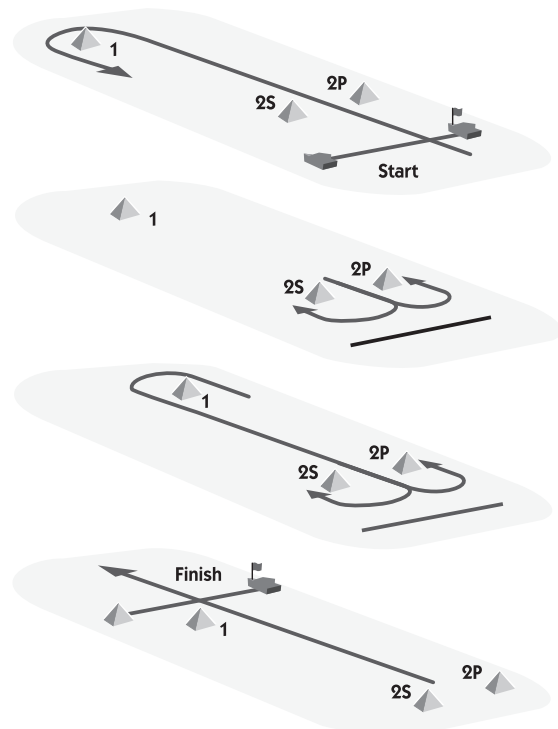

Exhibit 2 • Course Diagrams

Course L

FOUR (4) LEGS: **START – 1 – 2S/2P – 1 – FINISH (LEEWARD)**

Course W

FIVE (5) LEGS: **START – 1 – 2S/2P – 1 – 2S/2P – FINISH (WINDWARD)**

Course LX SIX (6) LEGS (NOT DEPICTED):

START – 1 – 2S/2P – 1 – 2S/2P – 1 – FINISH (LEEWARD)

Course WX SEVEN (7) LEGS (NOT DEPICTED):

START – 1 – 2S/2P – 1 – 2S/2P – 1 – 2S/2P – FINISH (WINDWARD)

Emergency Procedures

Premiere Racing recommends that you use the following procedures in emergency situations while on the water.