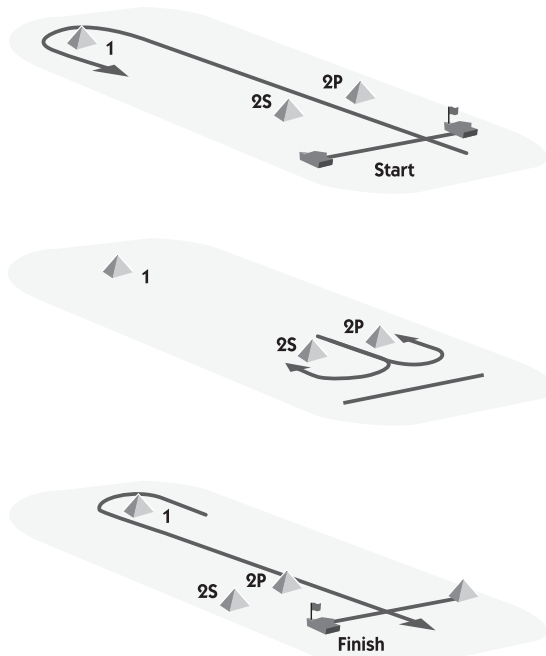

Exhibit 2 • Course Diagrams

Course L

FOUR (4) LEGS: **START – 1 – 2S/2P – 1 – FINISH (LEEWARD)**

Course W

FIVE (5) LEGS: **START – 1 – 2S/2P – 1 – 2S/2P – FINISH (WINDWARD)**

Course LX SIX (6) LEGS (NOT DEPICTED):

START – 1 – 2S/2P – 1 – 2S/2P – 1 – FINISH (LEEWARD)

Course WX SEVEN (7) LEGS (NOT DEPICTED):

START – 1 – 2S/2P – 1 – 2S/2P – 1 – 2S/2P – FINISH (WINDWARD)

Emergency Procedures

Premiere Racing recommends that you use the following procedures in emergency situations while on the water.

For non-life threatening situations:

1. Call 911, identify your boat, the nature of the emergency (type of injury, number of people injured) and your boat's position.
2. Proceed at best speed to the closest land location or rendezvous point as directed by emergency personnel.
3. Contact the Race Committee on your designated VHF channel as soon as practicable.